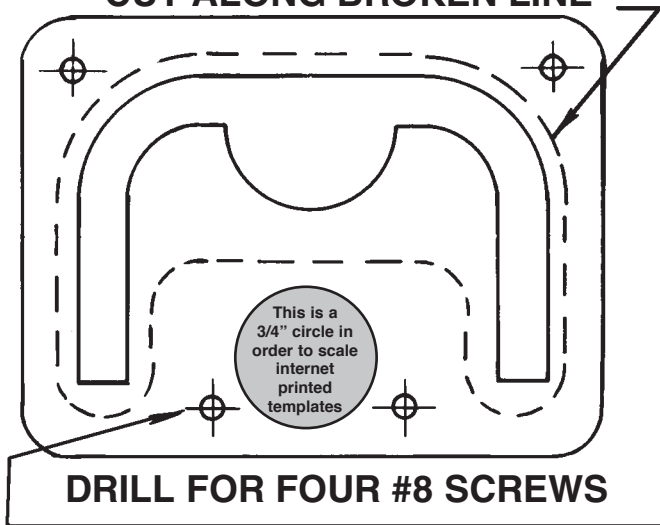

PERKO, INC

16490 N.W. 13th Avenue
Miami, FL 33169-5707
www.perko.com

CAT. NO. 1220000CHR
CAT. NO. 1220DP0CHR

TEMPLATE

CUT ALONG BROKEN LINE

Note: Avoid getting any sealing compounds into the 4 holes where the pins connect the handle to the body as this can interfere with the handle motion.